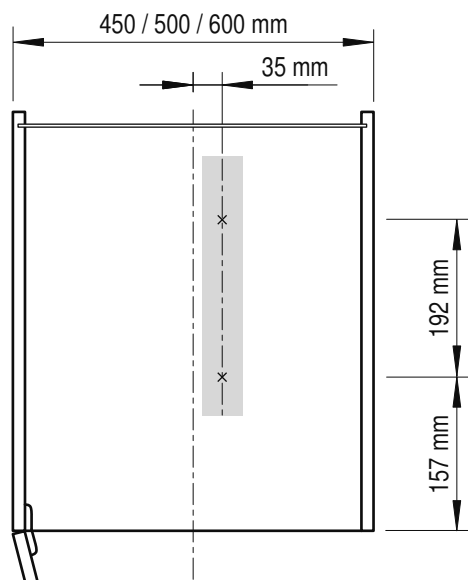

# VS TAL Gate Pro

**1**

2 x  
4,0 x 16 mm

**2**

**3**

4

5

**8**

**9**

10

12

E

3 x  
4,0 x 16 mm

12.3

12.2

18

13

E

3 x  
4,0 x 16 mm

13.3

13.2

18

14

6