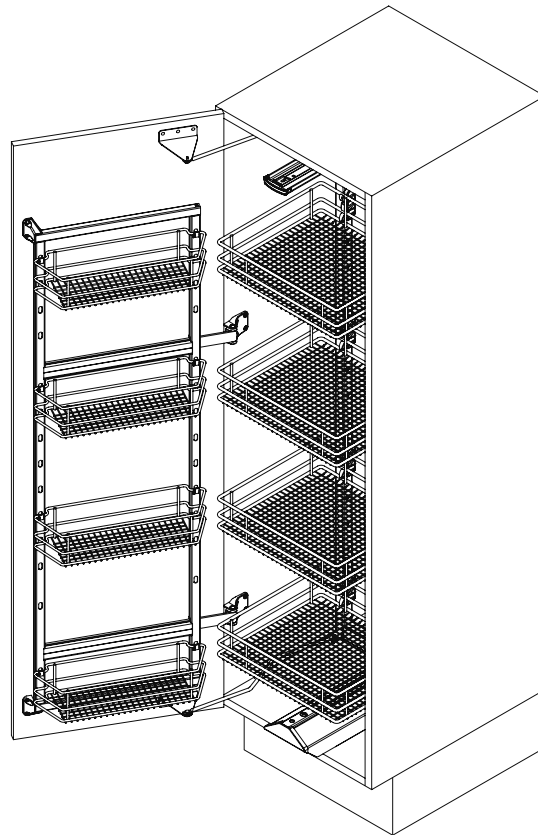

# VS TAL Gate Pro

**1**

2 x  
4,0 x 16 mm

**2**

**3**

4

5

**8**

**9**

10

12

E

3 x  
4,0 x 16 mm

12.3

12.2

18

13

E

3 x  
4,0 x 16 mm

13.3

13.2

18

14

6