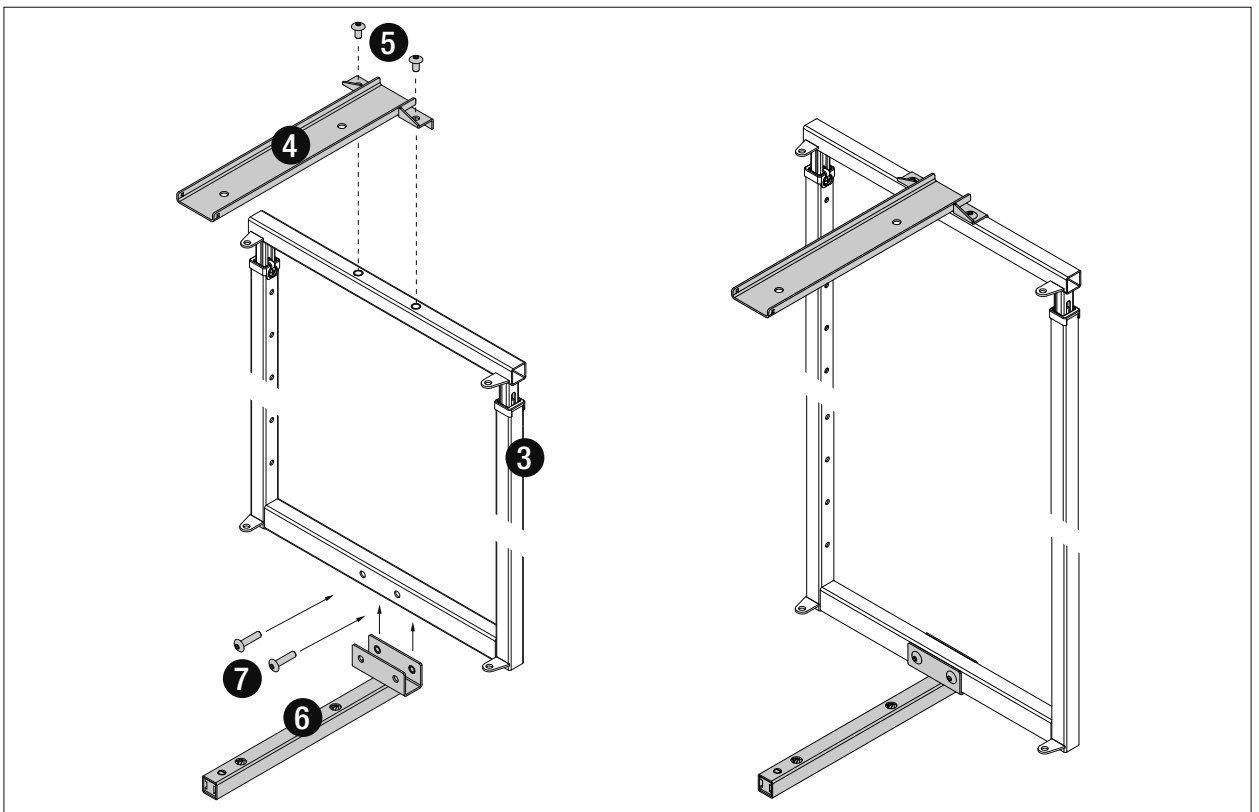

# VS TAL Gate Pro

**1**

2 x  
4,0 x 16 mm

**2**

**3**

4

5

**8**

**9**

10

12

E

3 x  
4,0 x 16 mm

12.3

12.2

18