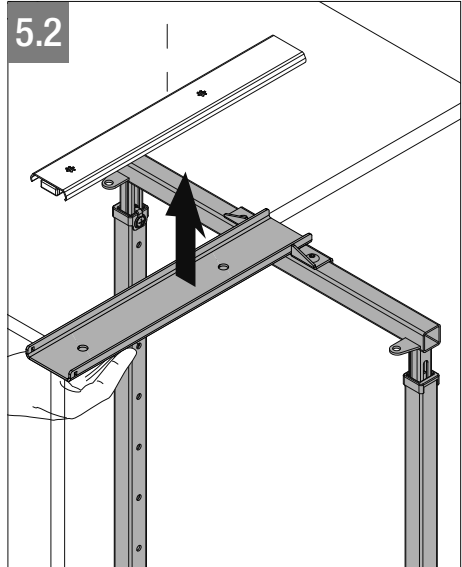

# VS TAL Gate Pro

**1**

2 x  
4,0 x 16 mm

**2**

**3**

4

5

**8**

**9**

10

12

E

3 x  
4,0 x 16 mm

12.3

12.2

18