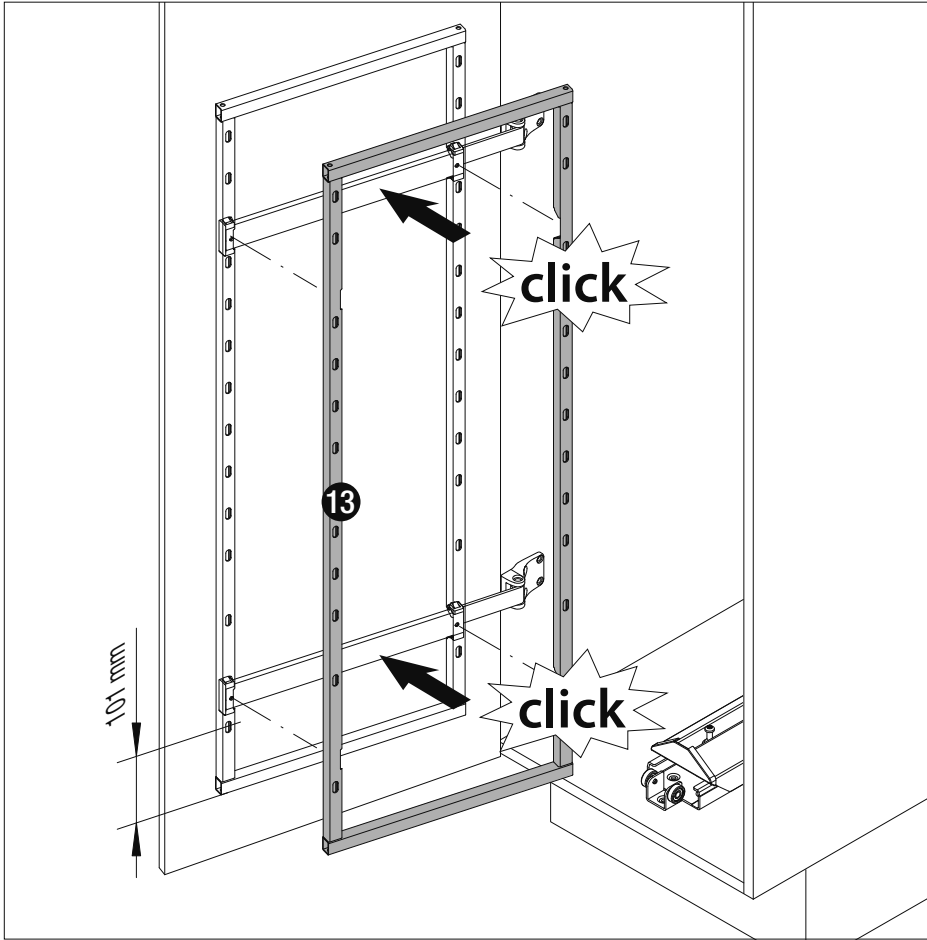

# VS TAL Gate Pro

**1**

2 x  
4,0 x 16 mm

**2**

**3**

4

5

**8**

**9**

10

12

E

3 x  
4,0 x 16 mm

12.3

12.2

18