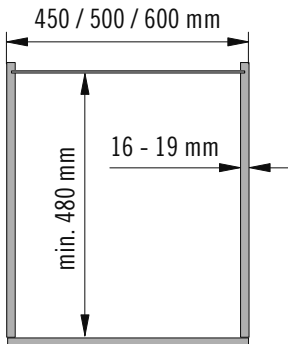

# VS TAL Gate Pro

**1**

2 x  
4,0 x 16 mm

**2**

**3**

4

5

**8**

**9**

10

12

E

3 x  
4,0 x 16 mm

12.3

12.2

18

13

E

3 x  
4,0 x 16 mm

13.3

13.2

18

14

6