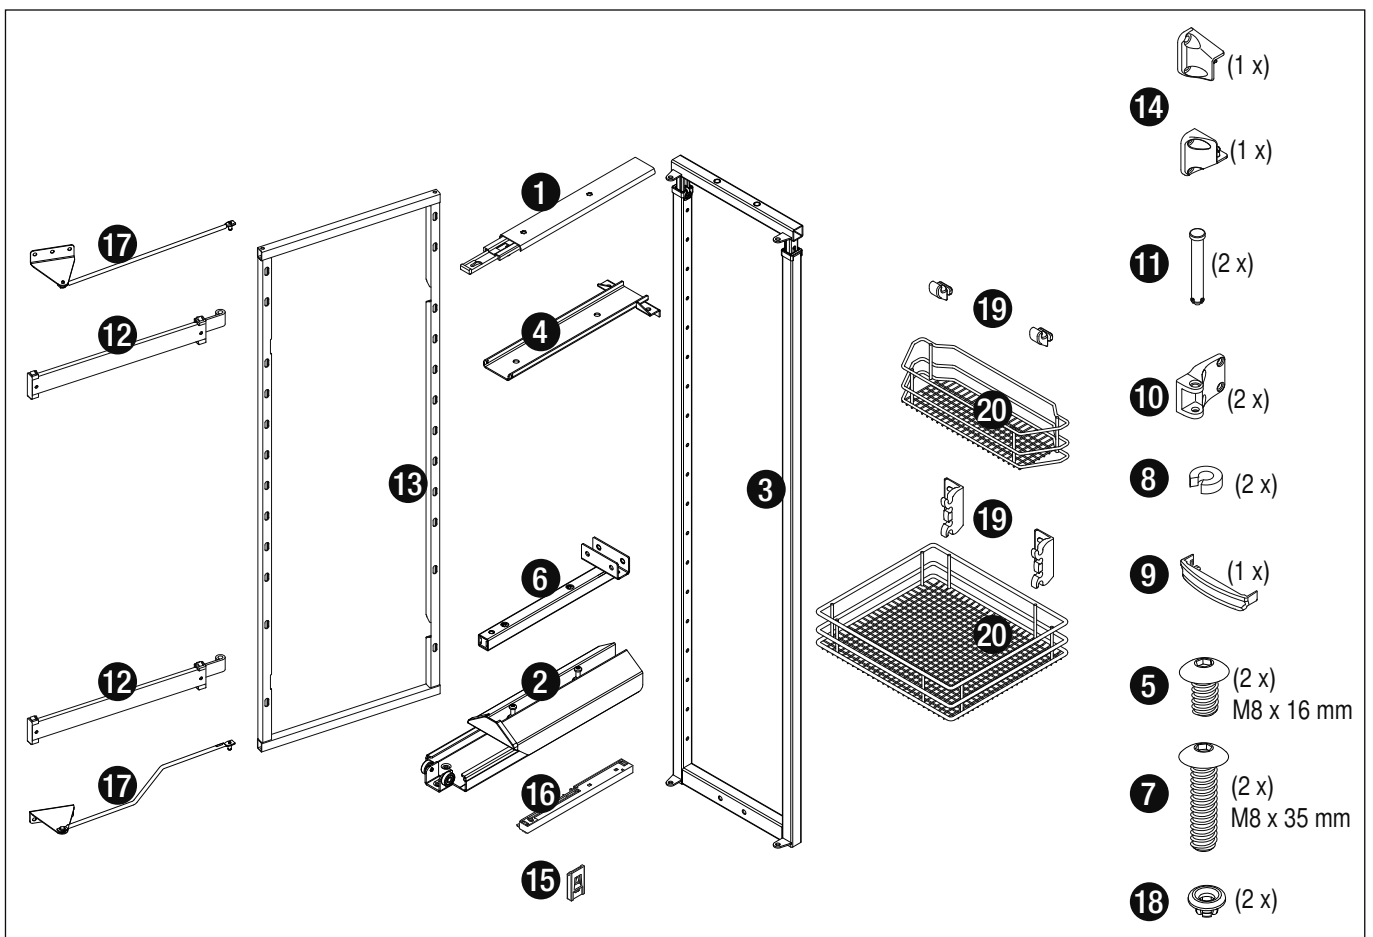

# VS TAL Gate Pro

**1**

2 x  
4,0 x 16 mm

**2**

**3**

4

5

**8**

**9**

10

12

E

3 x  
4,0 x 16 mm

12.3

12.2

18

13

E

3 x  
4,0 x 16 mm

13.3

13.2

18

14

6