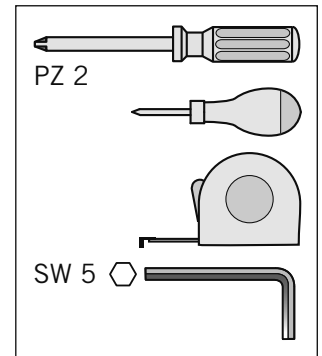

# VS TAL Gate Pro

**1**

2 x  
4,0 x 16 mm

**2**

**3**

4

5

**8**

**9**

10

12

E

3 x  
4,0 x 16 mm

12.3

12.2

18

13

E

3 x  
4,0 x 16 mm

13.3

13.2

18

14

6