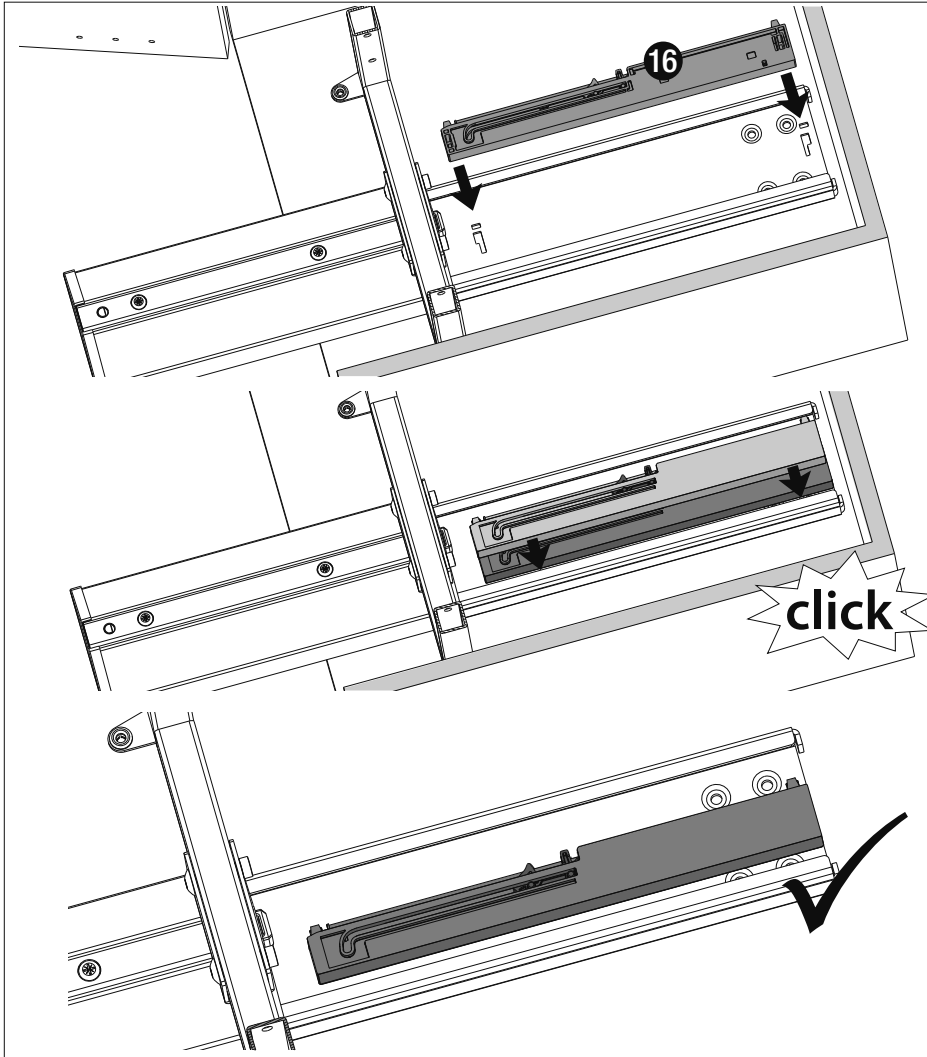

# VS TAL Gate Pro

**1**

2 x  
4,0 x 16 mm

**2**

**3**

4

5

**8**

**9**

10

12

E

3 x  
4,0 x 16 mm

12.3

12.2

18