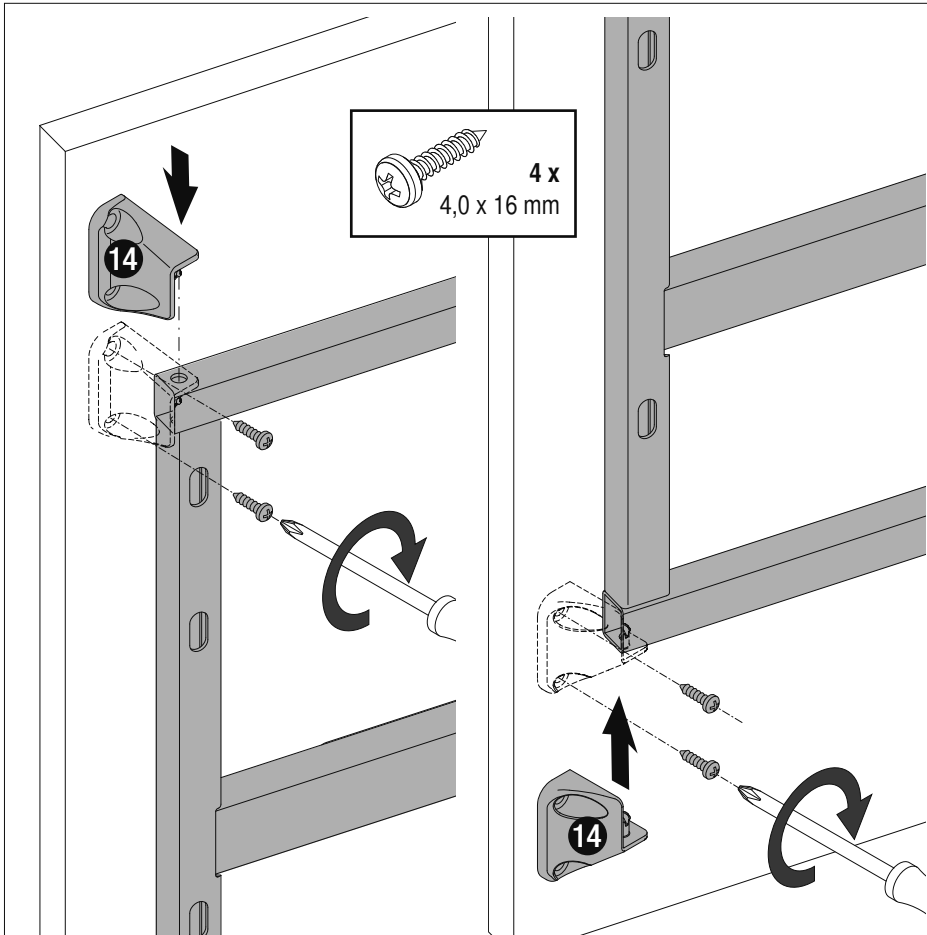

# VS TAL Gate Pro

**1**

2 x  
4,0 x 16 mm

**2**

**3**

4

5

**8**

**9**

10

12

E

3 x  
4,0 x 16 mm

12.3

12.2

18