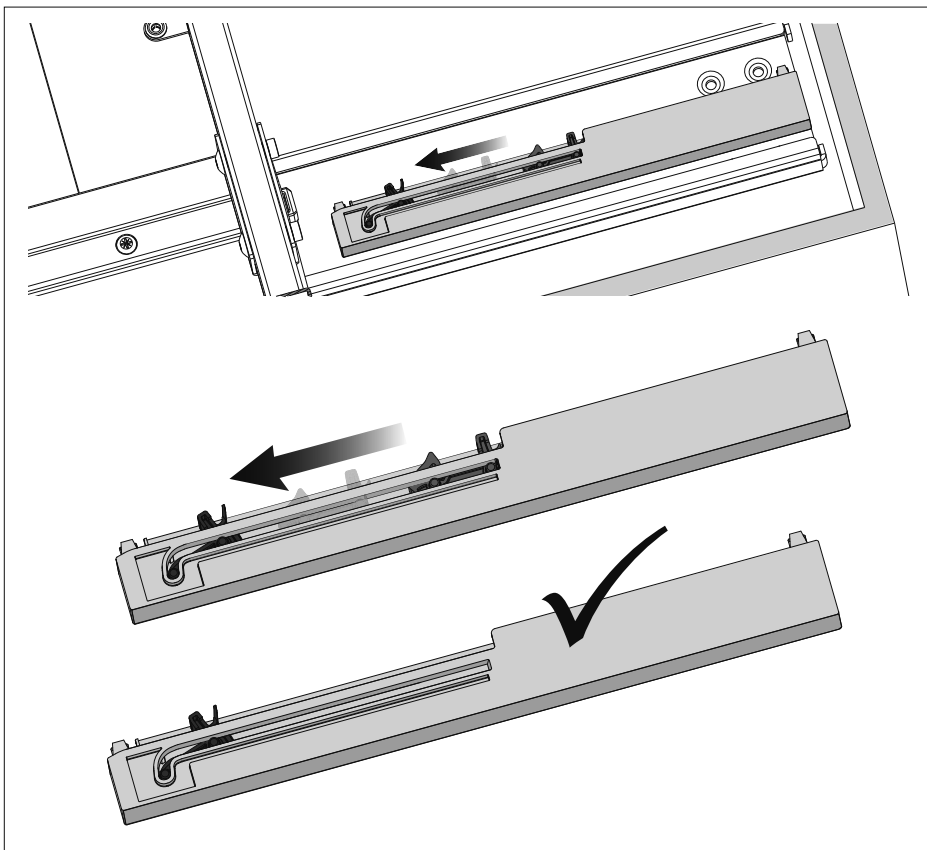

# VS TAL Gate Pro

**1**

2 x  
4,0 x 16 mm

**2**

**3**

4

5

**8**

**9**

10

12

E

3 x  
4,0 x 16 mm

12.3

12.2

18