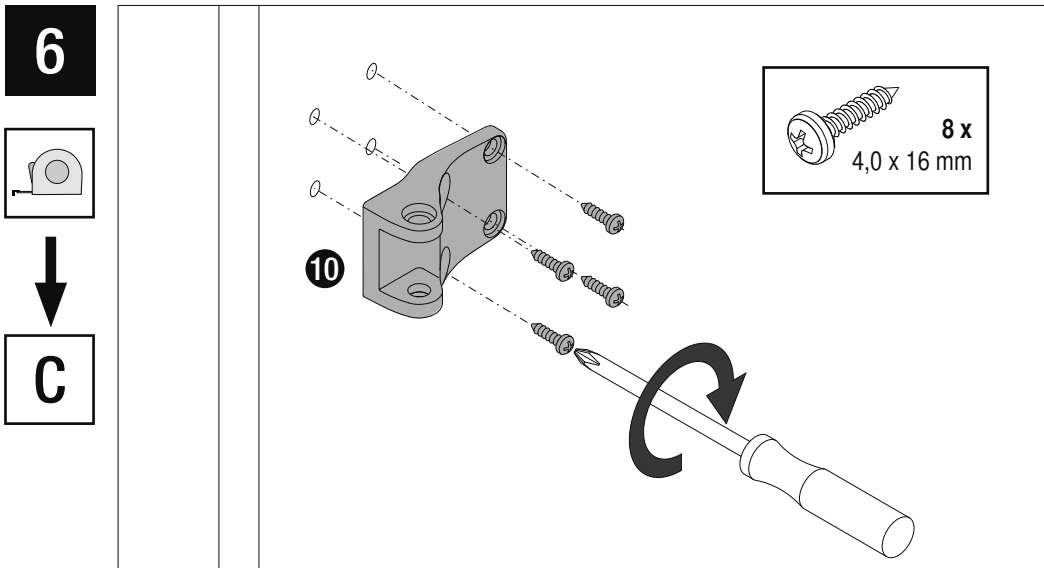

# VS TAL Gate Pro

**1**

2 x  
4,0 x 16 mm

**2**

**3**

4

5

**8**

**9**

10

12

E

3 x  
4,0 x 16 mm

12.3

12.2

18