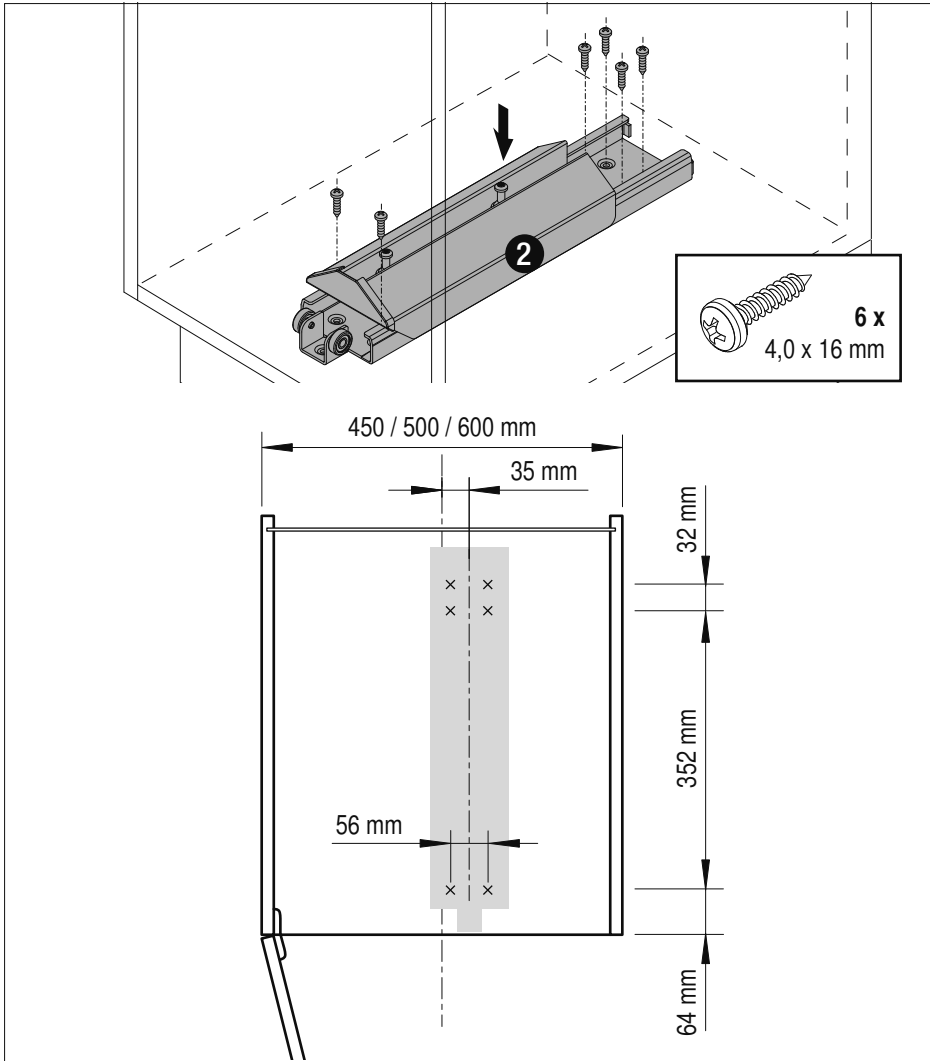

# VS TAL Gate Pro

**1**

2 x  
4,0 x 16 mm

**2**

**3**

4

5

**8**

**9**

10

12

E

3 x  
4,0 x 16 mm

12.3

12.2

18

13

E

3 x  
4,0 x 16 mm

13.3

13.2

18

14

6